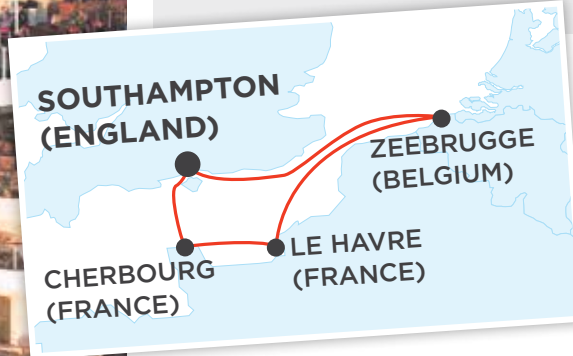

★ ★ THE BEST ★ ★
CRUISE DEAL
★ ★ OF THE YEAR ★ ★

MAY BANK HOLIDAY WITH CRUISECO FIVE NIGHTS OF LUXURY

Join Cruise.co aboard the luxurious **Celebrity Eclipse** on a dazzling 5 night luxury cruise taking in a kaleidoscope of ports across the English Channel. **Departs 25 May 2015.**

FROM ONLY
£340pp[^]

Celebrity **X** Cruises®

WHAT'S INCLUDED

- Accommodation as selected
- All meals[#]
- Port charges
- Gratuities to cabin and dining room staff
- Captain's Cocktail Party

PRICES VALID TO 14 FEB 2015[^]

Cat	Stateroom	Fare PP/ Twin Share	Cat	Stateroom	Fare PP/ Twin Share
Z	Guarantee Cabin - Inside	£340	1C	Deluxe Veranda Stateroom	£515
Y	Guarantee Cabin - Outside	£430	SV	Sunset Veranda Stateroom	£600
2C	Veranda Stateroom (obstructed view)	£480	C3	Concierge Class Stateroom	£660
2B	Veranda Stateroom	£490	A2	AquaClass Stateroom®	£720
2A	Veranda Stateroom	3 LEFT! £505	S1	Sky Suite	£880

ONLY FROM YOUR **TRAVEL AGENT**

Book online at **cruising.co.uk**